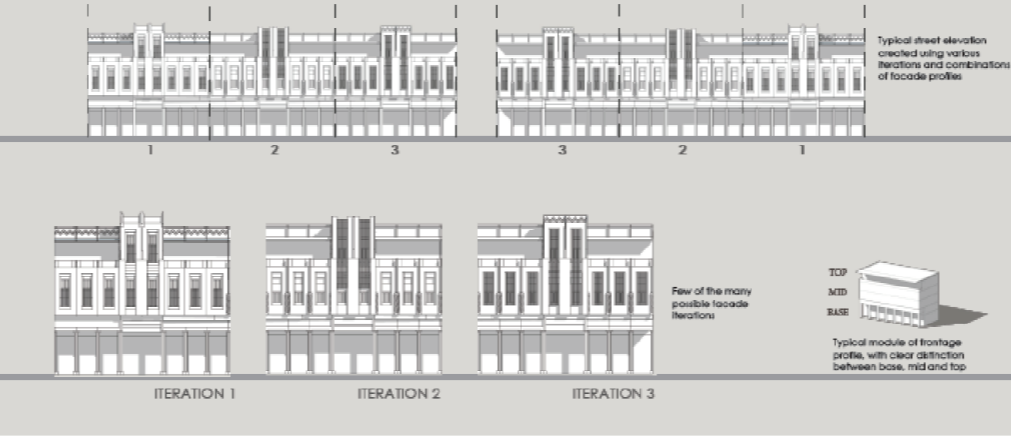

Qatari Vernacular Style

Early Modern (Doha Art Deco) Style

Qatari Contemporary Vernacular Style

Legend

- Qatari Vernacular Style
- Qatari Contemporary Vernacular Style
- Qatari Contemporary Style
- Early Modern (Doha Art Deco) Style
- Commercial Street
- Qatari Vernacular Style for buildings along the Street*
- Qatari Contemporary Vernacular Style for buildings along the Street*
- Qatari Contemporary Style for buildings along the Street*
- Early Modern (Doha Art Deco) Style for buildings along the Street*
- Commercial Street
- Policy Plan
- Right of way
- Municipal Boundary
- Zone Boundary

* The style should be adopted by mega project, commercial uses, office uses, government institutions uses, and medium-high density residential (R3,R4,R5,R6)