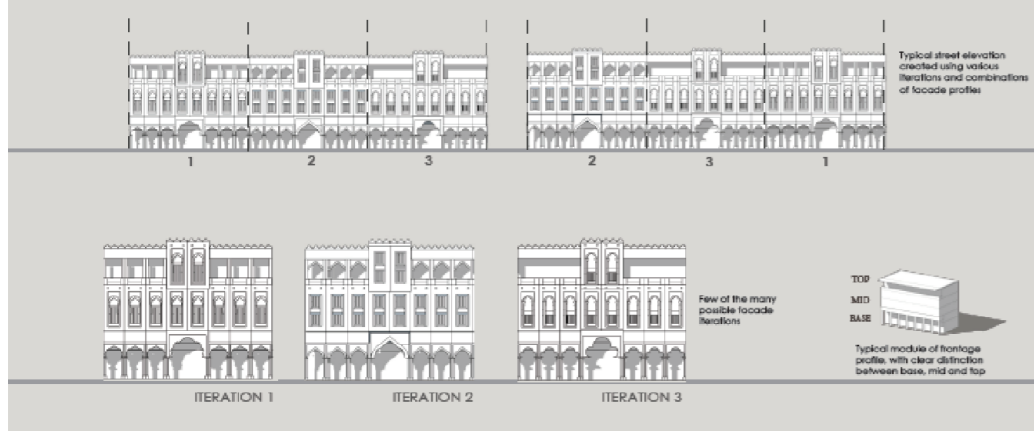

Qatari Vernacular Style

Early Modern (Doha Art Deco) Style

Qatari Contemporary Vernacular Style

Legend

- Qatari Vernacular Style
- Qatari Contemporary Vernacular Style
- Qatari Contemporary Style
- Early Modern (Doha Art Deco) Style
- Commercial Street
- Qatari Vernacular Style for buildings along the Street*
- Qatari Contemporary Vernacular Style for buildings along the Street*
- Qatari Contemporary Style for buildings along the Street*
- Early Modern (Doha Art Deco) Style for buildings along the Street*
- Commercial Street
- Policy Plan
- Right of way
- Municipal Boundary
- Zone Boundary

* The style should be adopted by mega project, commercial uses, office uses, government institutions uses, and medium-high density residential (R3,R4,R5,R6)