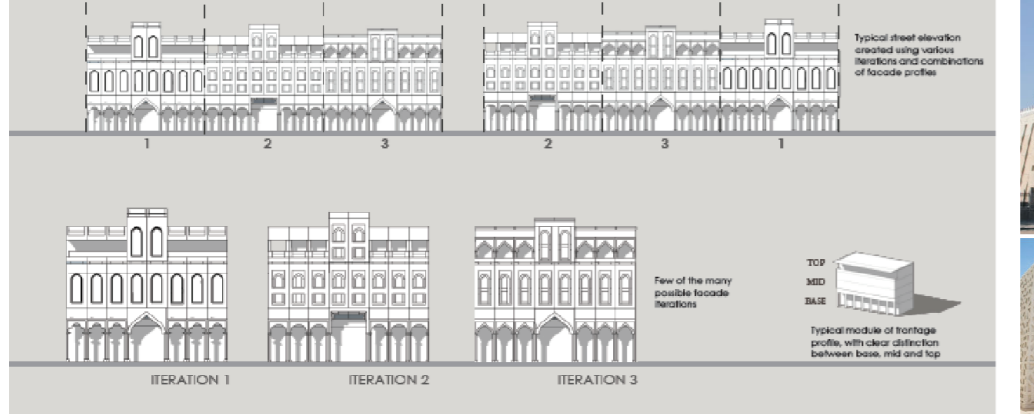

Qatari Vernacular Style

Early Modern (Doha Art Deco) Style

Qatari Contemporary Vernacular Style

Legend

- Qatari Vernacular Style
- Qatari Contemporary Vernacular Style
- Qatari Contemporary Style
- Early Modern (Doha Art Deco) Style
- Commercial Street
- Qatari Vernacular Style for buildings along the Street*
- Qatari Contemporary Vernacular Style for buildings along the Street*
- Qatari Contemporary Style for buildings along the Street*
- Early Modern (Doha Art Deco) Style for buildings along the Street*
- Commercial Street
- Policy Plan
- Right of way
- Municipal Boundary
- Zone Boundary

* The style should be adopted by mega project, commercial uses, office uses, government institutions uses, and medium-high density residential (R3,R4,R5,R6)